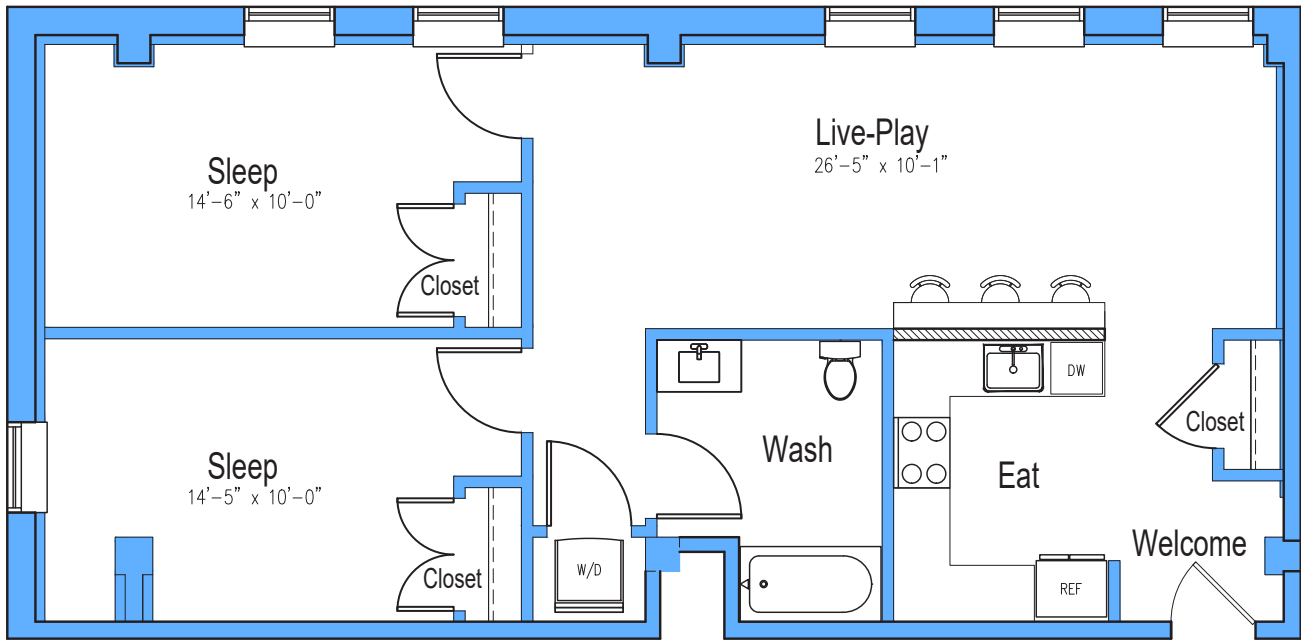

Z

2 Bed | 1 Bath

997
Sq. ft.

THE RANDOLPH

1330 Randolph Road | Plainfield, NJ 07060

www.therandolphapts.com

Floor plans are artist's rendering. All dimensions are approximate. Actual product and specifications may vary in dimension or detail. Not all features are available in every apartment. Prices and availability are subject to change. Please see a representative for details.