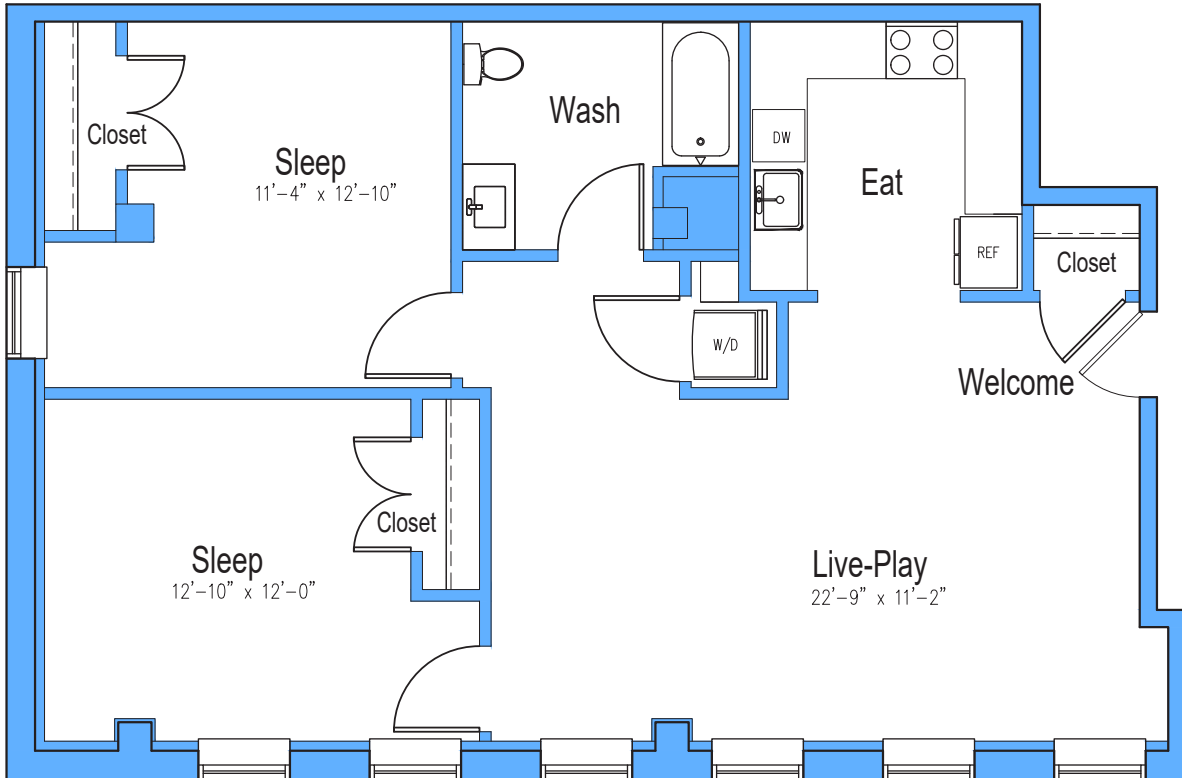

Y
2 Bed | 1 Bath

993
Sq. ft.

THE RANDOLPH

1330 Randolph Road | Plainfield, NJ 07060

www.therandolphapts.com

Floor plans are artist's rendering. All dimensions are approximate. Actual product and specifications may vary in dimension or detail. Not all features are available in every apartment. Prices and availability are subject to change. Please see a representative for details.