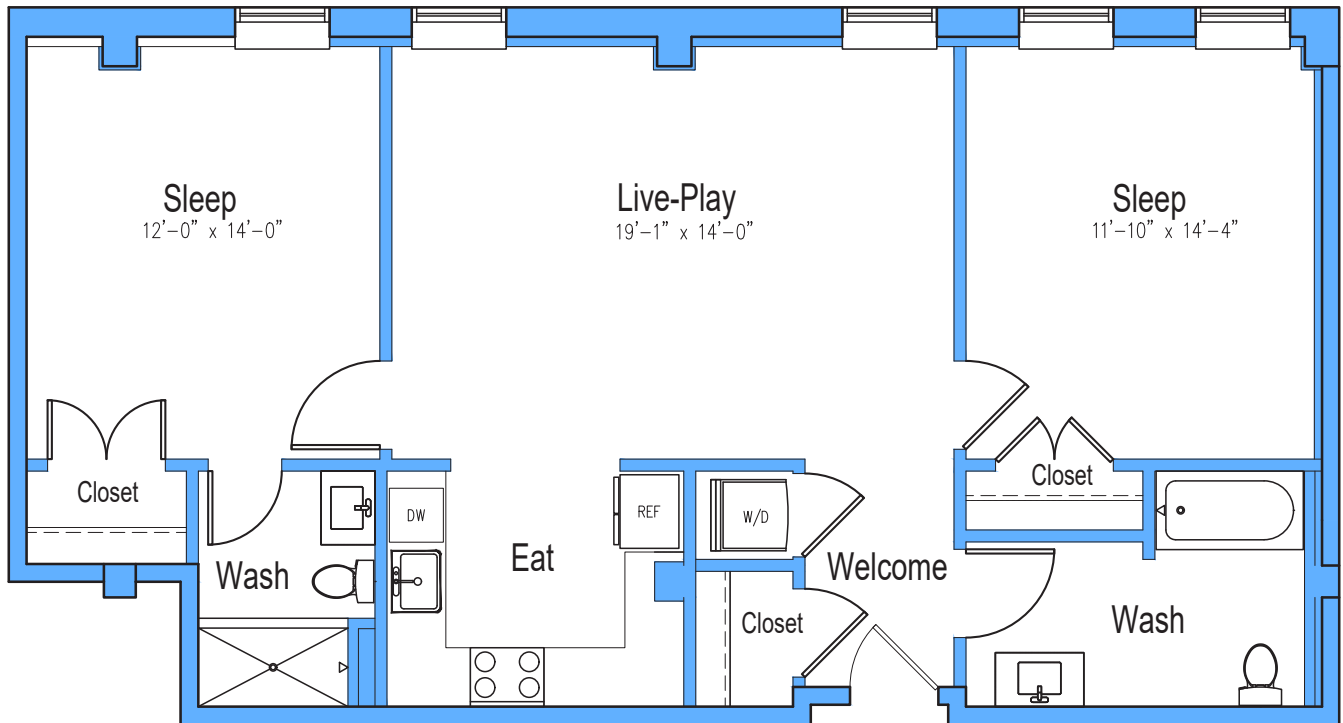

**X**  
2 Bed | 2 Bath

**991**  
Sq. ft.

**THE RANDOLPH**

1330 Randolph Road | Plainfield, NJ 07060

[www.therandolphapts.com](http://www.therandolphapts.com)

*Floor plans are artist's rendering. All dimensions are approximate. Actual product and specifications may vary in dimension or detail. Not all features are available in every apartment. Prices and availability are subject to change. Please see a representative for details.*