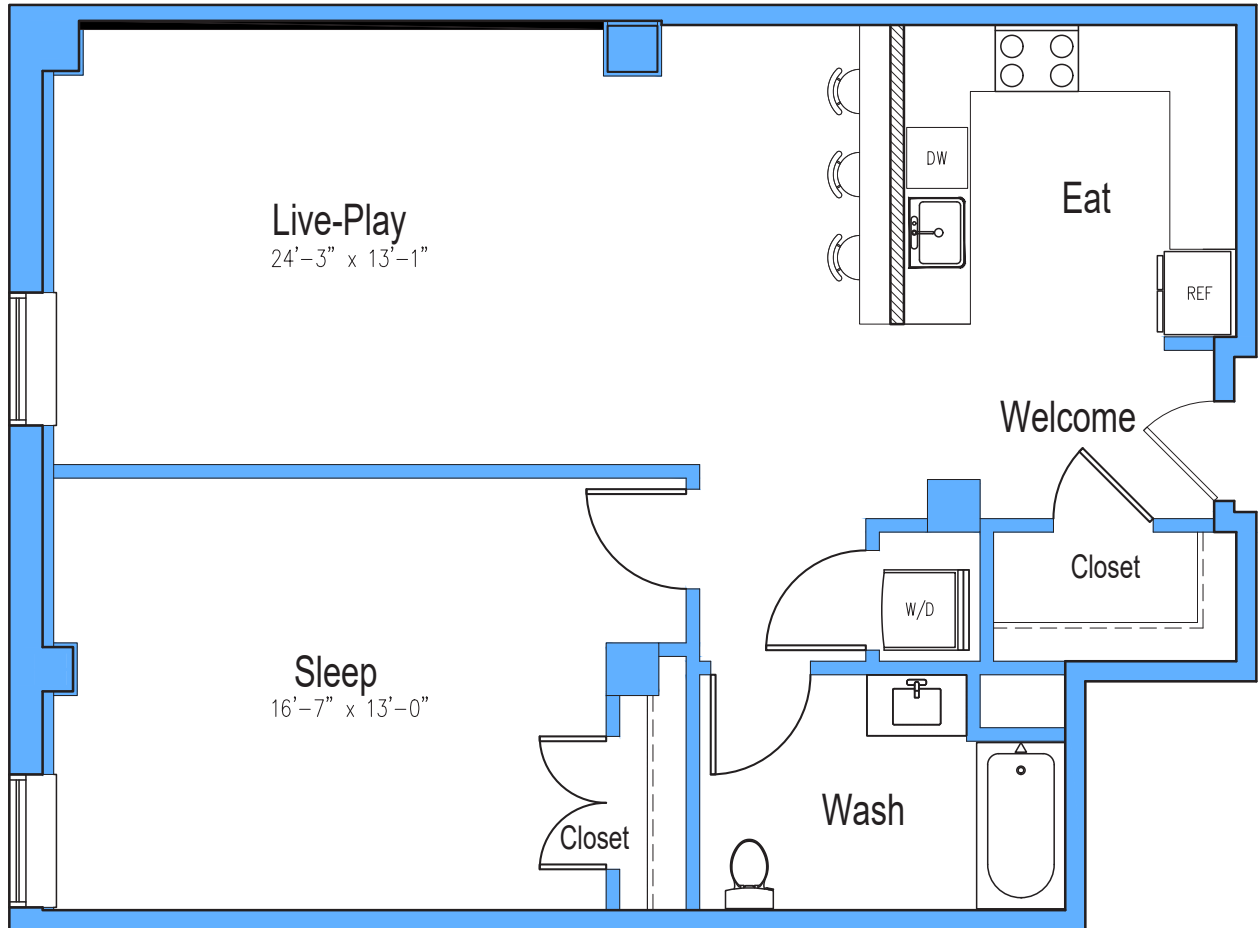

U
1 Bed | 1 Bath

989
Sq. ft.

THE RANDOLPH

1330 Randolph Road | Plainfield, NJ 07060

www.therandolphapts.com

Floor plans are artist's rendering. All dimensions are approximate. Actual product and specifications may vary in dimension or detail. Not all features are available in every apartment. Prices and availability are subject to change. Please see a representative for details.