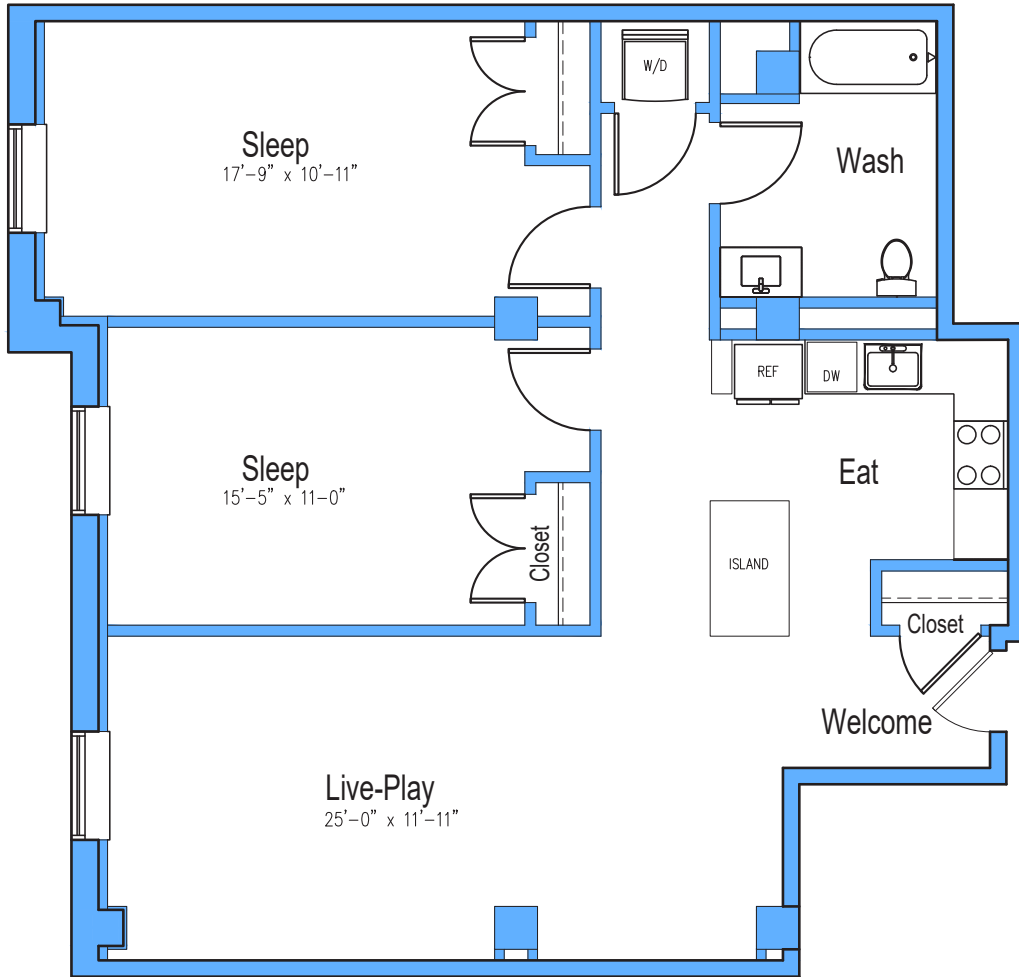

**T**  
2 Bed | 1 Bath

**1000**  
Sq. ft.

**THE RANDOLPH**

1330 Randolph Road | Plainfield, NJ 07060

[www.therandolphapts.com](http://www.therandolphapts.com)

*Floor plans are artist's rendering. All dimensions are approximate. Actual product and specifications may vary in dimension or detail. Not all features are available in every apartment. Prices and availability are subject to change. Please see a representative for details.*