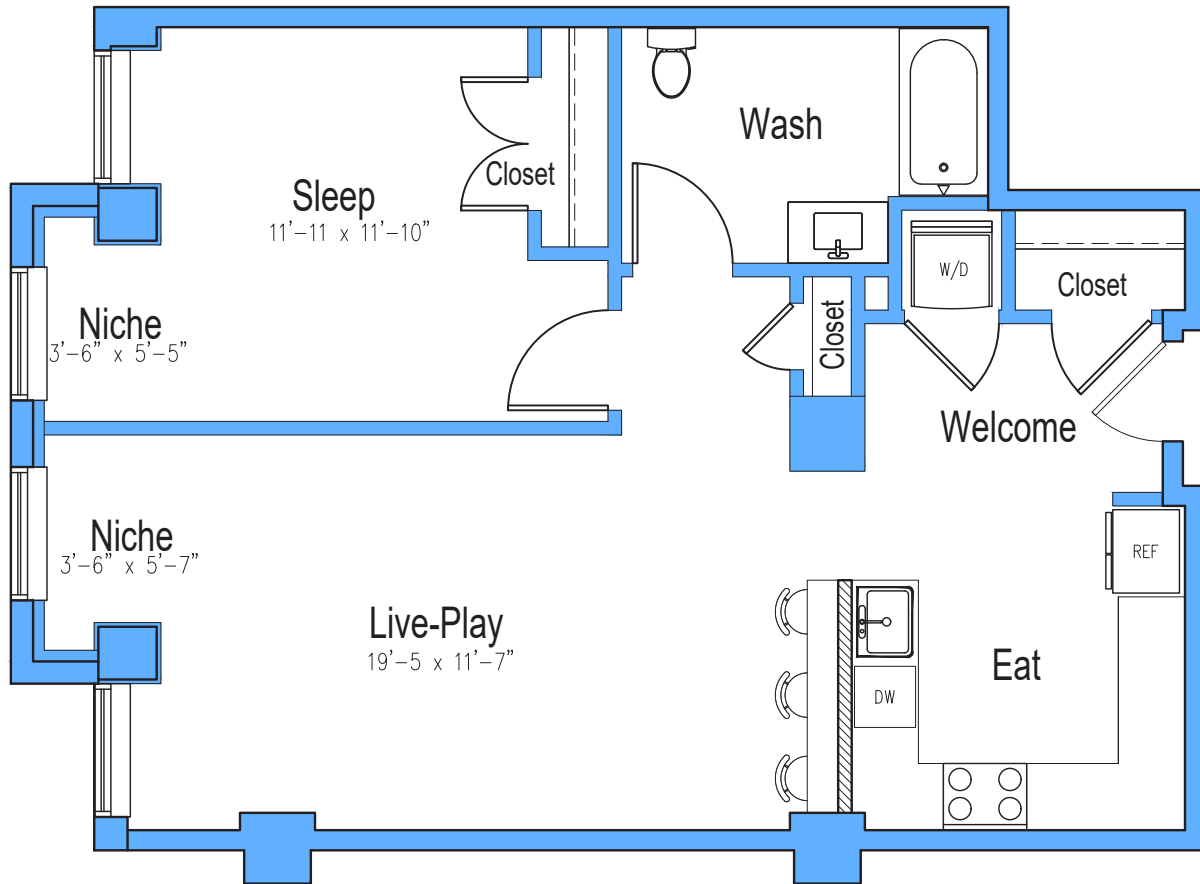

P

1 Bed | 1 Bath

858

Sq. ft.

THE RANDOLPH

1330 Randolph Road | Plainfield, NJ 07060

www.therandolphapts.com

Floor plans are artist's rendering. All dimensions are approximate. Actual product and specifications may vary in dimension or detail. Not all features are available in every apartment. Prices and availability are subject to change. Please see a representative for details.