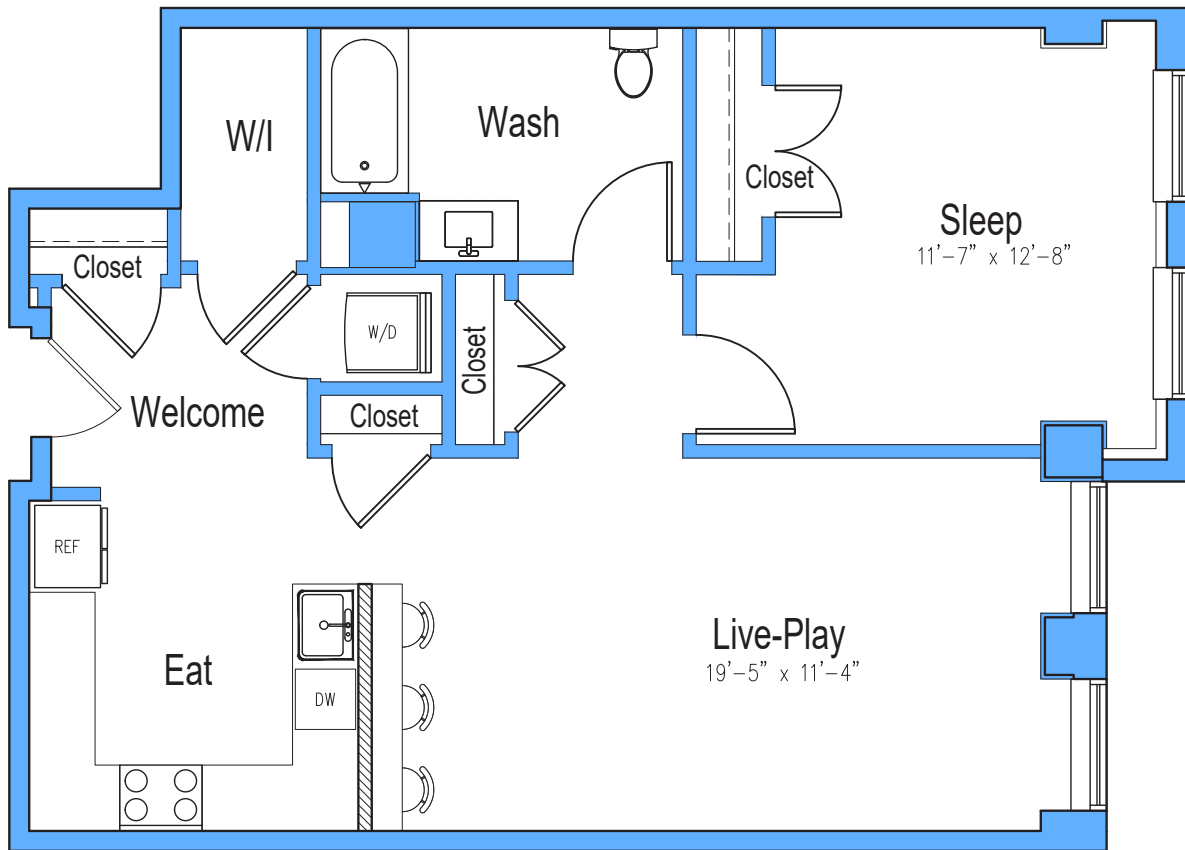

J
1 Bed | 1 Bath

868
Sq. ft.

THE RANDOLPH

1330 Randolph Road | Plainfield, NJ 07060

www.therandolphapts.com

Floor plans are artist's rendering. All dimensions are approximate. Actual product and specifications may vary in dimension or detail. Not all features are available in every apartment. Prices and availability are subject to change. Please see a representative for details.