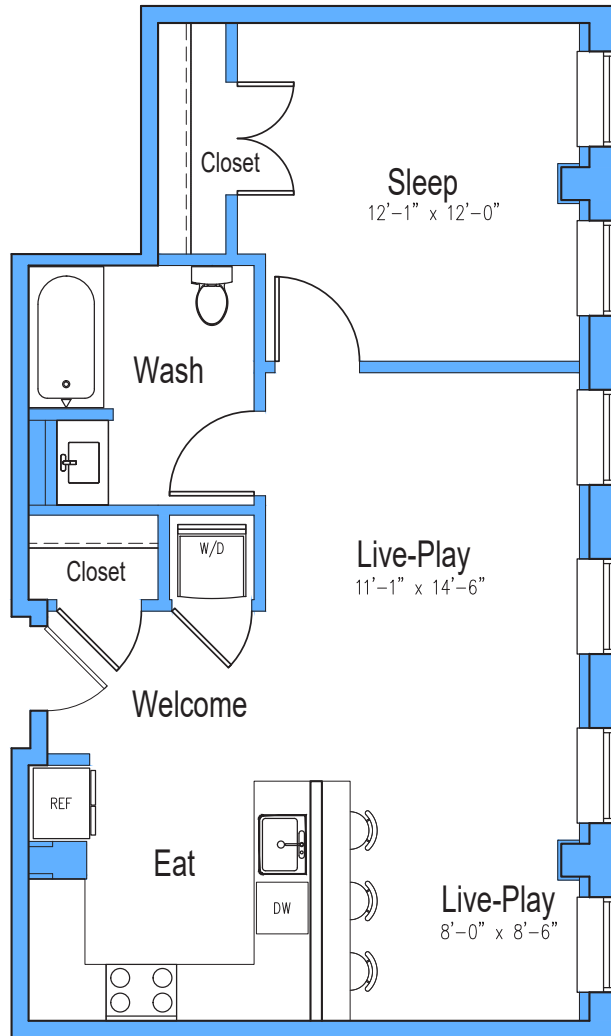

E
1 Bed | 1 Bath

771
Sq. ft.

THE RANDOLPH

1330 Randolph Road | Plainfield, NJ 07060

www.therandolphapts.com

Floor plans are artist's rendering. All dimensions are approximate. Actual product and specifications may vary in dimension or detail. Not all features are available in every apartment. Prices and availability are subject to change. Please see a representative for details.