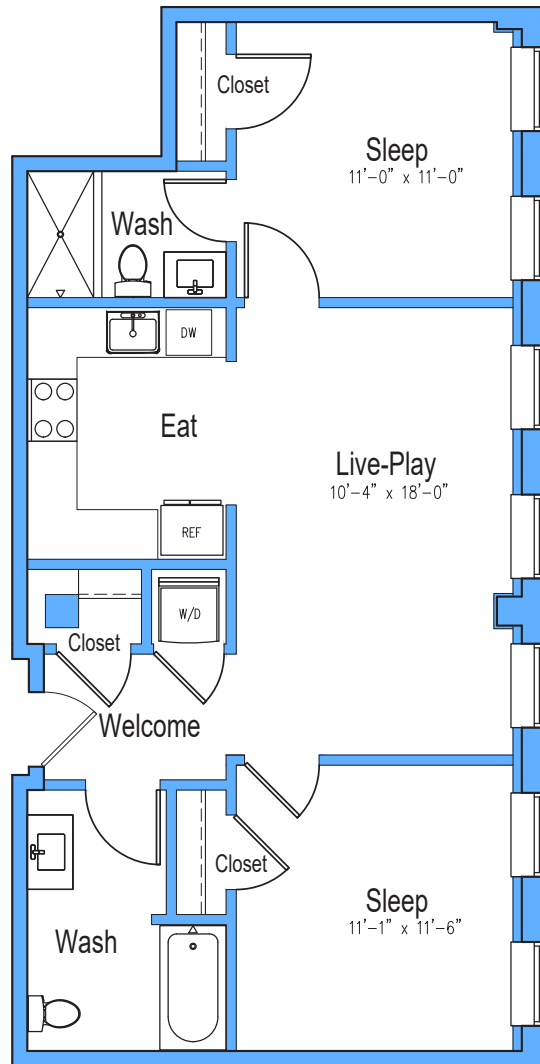

# D

2 Bed | 2 Bath

# 900

Sq. ft.

**THE RANDOLPH**

1330 Randolph Road | Plainfield, NJ 07060

[www.therandolphapts.com](http://www.therandolphapts.com)

*Floor plans are artist's rendering. All dimensions are approximate. Actual product and specifications may vary in dimension or detail. Not all features are available in every apartment. Prices and availability are subject to change. Please see a representative for details.*