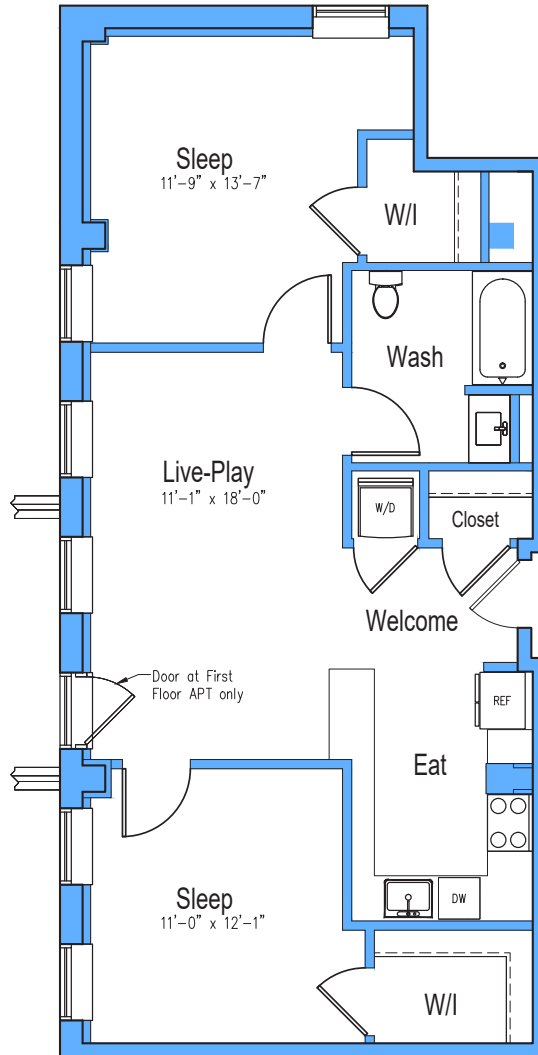

C

2 Bed | 1 Bath

986
Sq. ft.

THE RANDOLPH

1330 Randolph Road | Plainfield, NJ 07060

www.therandolphapts.com

Floor plans are artist's rendering. All dimensions are approximate. Actual product and specifications may vary in dimension or detail. Not all features are available in every apartment. Prices and availability are subject to change. Please see a representative for details.