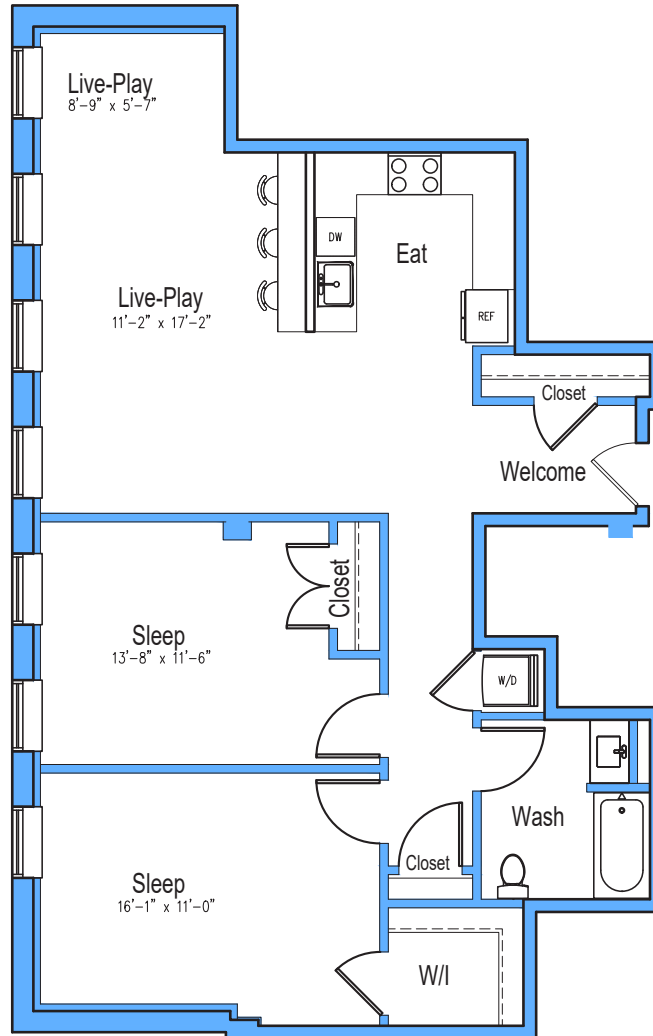

AA
2 Bed | 1 Bath

1000
Sq. ft.

THE RANDOLPH

1330 Randolph Road | Plainfield, NJ 07060

www.therandolphapts.com

Floor plans are artist's rendering. All dimensions are approximate. Actual product and specifications may vary in dimension or detail. Not all features are available in every apartment. Prices and availability are subject to change. Please see a representative for details.