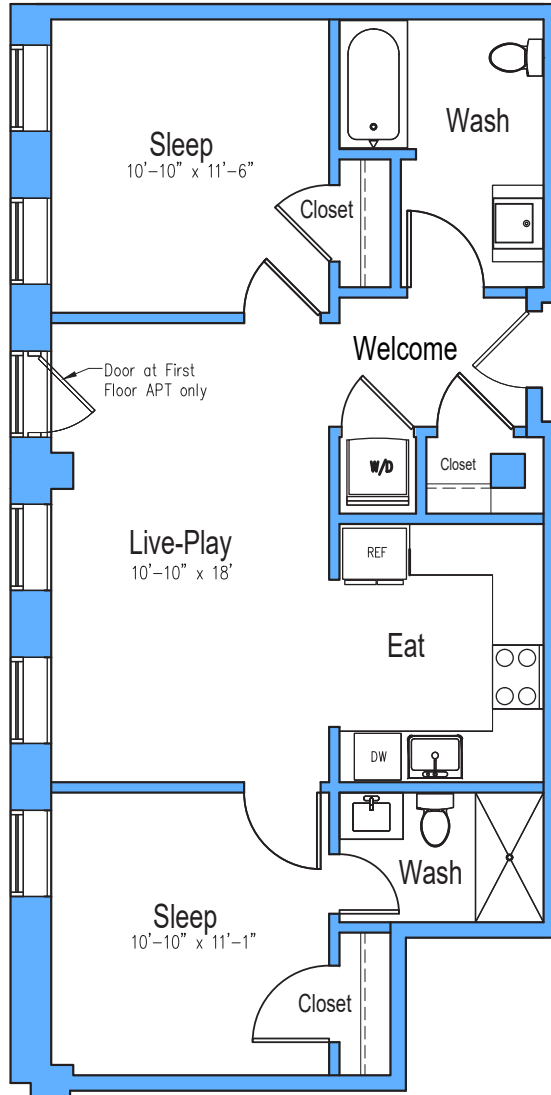

A

2 Bed | 2 Bath

900
Sq. ft.

THE RANDOLPH

1330 Randolph Road | Plainfield, NJ 07060

www.therandolphapts.com

Floor plans are artist's rendering. All dimensions are approximate. Actual product and specifications may vary in dimension or detail. Not all features are available in every apartment. Prices and availability are subject to change. Please see a representative for details.